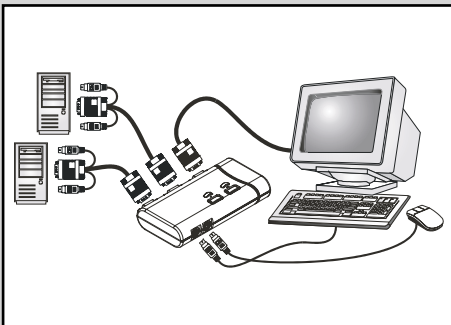

2 Port

4 Port

## ServerLink Slim KVM Switch

Product Code: SL-281-P 2 Port ServerLink Slim KVM inc. Cables  
SL-481-P 4 Port ServerLink Slim KVM inc. Cables

The ServerLink Slim Desktop KVM Switch is designed to let you control two or four PS/2 style computers using one keyboard, monitor and mouse. With its slim size and ease of operation, it is an indispensable device for managing multiple PCs on your SOHO or Corporate desktop. Its compact and lightweight design fits comfortably anywhere on your desktop.

With its single integrated 15 pin connector for PS/2 keyboard, monitor and mouse interface, there will be no more cabling clutter on your desktop. The ServerLink Slim comes with all required Slim 3-in-1 KVM combo cables for connection to your PC.

## ServerLink Slim Features

- Control 2/4 computers from one keyboard, monitor and mouse
- Ideal for individual and SOHO use
- Compatible with PS/2 style desktop and notebook PCs
- Hot-plugging of PC without powering down the KVM or PC
- Select via Hotkey Control or Push Buttons
- Autoscan for quick browsing of connected channels
- Host Powered via PS/2 Interface
- LED indicators for easy monitoring
- High video resolution up to 2048 x 1536